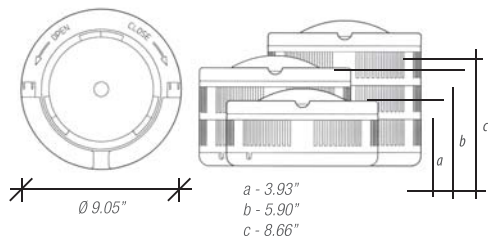

Extra large support base
Base de support extra-large

Large filter surface
Vaste surface filtrante

Adjustable fountain height
Réglage du jeu d'eau

Inlet filtering grid
Grille d'aspiration

DIMENSION / DIMENSIONS

PACKAGING / EMBALLAGE

9.44 x 9.44 x h 10.23"

APPLICATIONS

Provided of nozzles (standard and optional), to create many water effects. Up to six different water effects are available (depending on the model), using a wide range of standard and optional accessories. Consult page 29 to check the performances of the different models.

T-valve that allows an easy double regulation of the water flow.

To create a small stream or a waterfall, it is sufficient to connect a flexible pipe with diameter 22 mm to the side mouthpiece of the valve. You can regulate the flow by turning the knob 1 towards the + or - signs marked on it the side outlet of the valve; the flow may be further controlled by means of the knob 2.