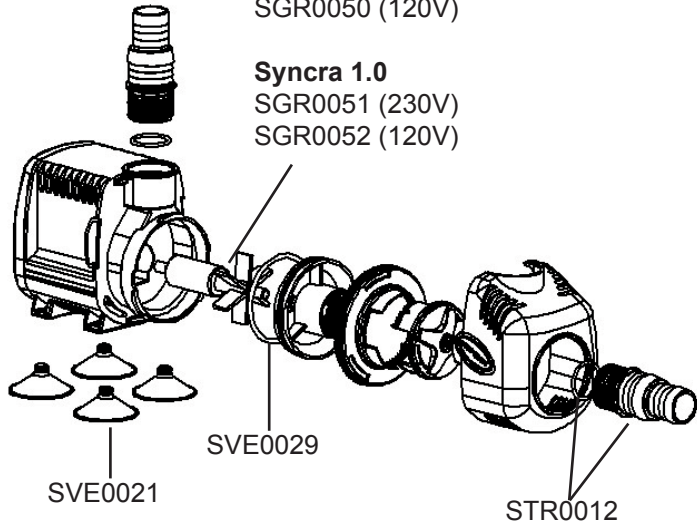

SYNCRA

Spare parts. *Subject to change without prior notice.

SYNCRA HF

SYNCRA 0.5 SYNCRA 1.0

Syncra 0.5
SGR0049 (230V)
SGR0050 (120V)

Syncra 1.0
SGR0051 (230V)
SGR0052 (120V)

Accessory:
SGR0096 - Ceramic shaft+rubbers

SYNCRA 1.5

Syncra 1.5
SGR0053 (230V)
SGR0054 (120V)

Accessory:
SGR0098 - Ceramic shaft+rubbers

SYNCRA 2.0 SYNCRA 2.5 SYNCRA 3.0 SYNCRA 3.5 SYNCRA 4.0 SYNCRA 5.0

Syncra 2.0
SGR0047 (230V)
SGR0058 (120V)

Syncra 2.5
SGR0057 (230V)

Syncra 3.0
SGR0048 (230V)
SGR0059 (120V)

Syncra 3.5
SGR0069 (230V)
SGR0070 (120V)

Syncra 4.0
SGR0069 (230V)
SGR0070 (120V)

Syncra 5.0
SGR0069 (230V)
SGR0070 (120V)

Syncra 3.5-4.0-5.0
SGR0122 - Ceramic shaft+rubbers