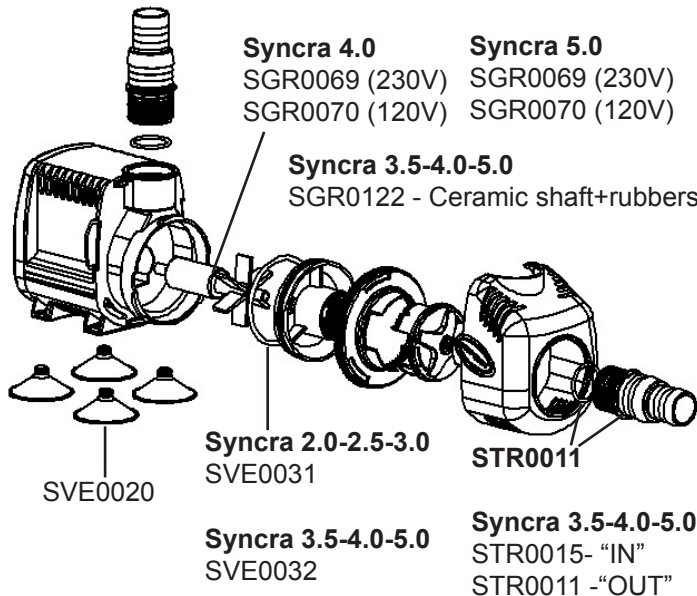

SYNCRA

Spare parts. *Subject to change without prior notice.

SYNCRA HF

SYNCRA 0.5 SYNCRA 1.0

Syncra 0.5
SGR0049 (230V)
SGR0050 (120V)

Syncra 1.0
SGR0051 (230V)
SGR0052 (120V)

Accessory:
SGR0096 - Ceramic shaft+rubbers

SYNCRA 1.5

Syncra 1.5
SGR0053 (230V)
SGR0054 (120V)

Accessory:
SGR0098 - Ceramic shaft+rubbers

SYNCRA 2.0 SYNCRA 2.5 SYNCRA 3.0 SYNCRA 3.5 SYNCRA 4.0 SYNCRA 5.0

Syncra 2.0
SGR0047 (230V)
SGR0058 (120V)

Syncra 2.5
SGR0057 (230V)

Syncra 3.0
SGR0048 (230V)
SGR0059 (120V)

Syncra 3.5
SGR0069 (230V)
SGR0070 (120V)

Syncra 4.0
SGR0069 (230V)
SGR0070 (120V)

Syncra 5.0
SGR0069 (230V)
SGR0070 (120V)

Syncra 3.5-4.0-5.0
SGR0122 - Ceramic shaft+rubbers