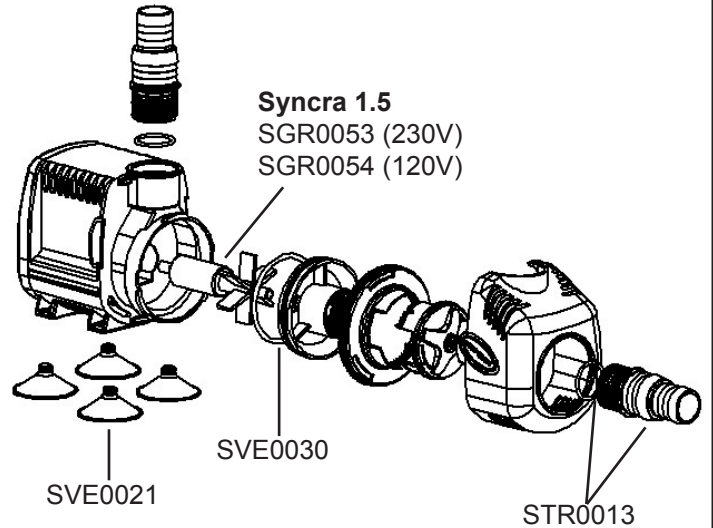

SYNCRA

Spare parts. *Subject to change without prior notice.

SYNCRA HF

SYNCRA 0.5 SYNCRA 1.0

Syncra 0.5
SGR0049 (230V)
SGR0050 (120V)

Syncra 1.0
SGR0051 (230V)
SGR0052 (120V)

Accessory:
SGR0096 - Ceramic shaft+rubbers

SYNCRA 1.5

Syncra 1.5
SGR0053 (230V)
SGR0054 (120V)

Accessory:
SGR0098 - Ceramic shaft+rubbers

SYNCRA 2.0 SYNCRA 2.5 SYNCRA 3.0 SYNCRA 3.5 SYNCRA 4.0 SYNCRA 5.0

Syncra 2.0
SGR0047 (230V)
SGR0058 (120V)

Syncra 2.5
SGR0057 (230V)

Syncra 3.0
SGR0048 (230V)
SGR0059 (120V)

Syncra 3.5
SGR0069 (230V)
SGR0070 (120V)

Syncra 4.0
SGR0069 (230V)
SGR0070 (120V)

Syncra 5.0
SGR0069 (230V)
SGR0070 (120V)

Syncra 3.5-4.0-5.0
SGR0122 - Ceramic shaft+rubbers