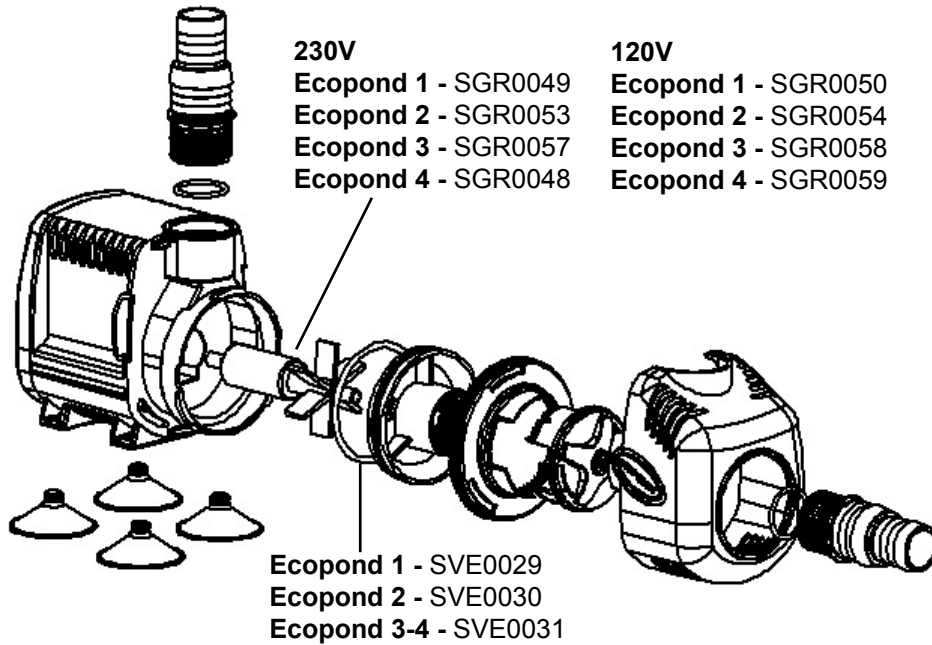

Spare parts. *Subject to change without prior notice.

SYNCRA PUMP

230V
 Ecopond 1 - SGR0049
 Ecopond 2 - SGR0053
 Ecopond 3 - SGR0057
 Ecopond 4 - SGR0048

120V
 Ecopond 1 - SGR0050
 Ecopond 2 - SGR0054
 Ecopond 3 - SGR0058
 Ecopond 4 - SGR0059

Ecopond 1 - SVE0029
 Ecopond 2 - SVE0030
 Ecopond 3-4 - SVE0031

ECOPOND 1
 Syncra 0.5

ECOPOND 2
 Syncra 1.5

ECOPOND 3
 Syncra 2.0

ECOPOND 4
 Syncra 3.0

Ecopond		1	2	3 - 4
ROTOR - SHAFT - RUBBERS		SGR0050	SGR0054	SGR0058 SGR0059
KIT FILTER STADIUM		90624	90624	90624
KIT COVER DECKEL + GRIFF		90628	90628	90628
JET-KIT JET-KIT WASSERSPIELE		ACS000		
KIT BOTTOM PART UNTERTEIL		90629	90629	90629
KIT SPONGES (5 pcs) SCHWÄMME (5 Stk.)		90630	90630	90630
ADAPTORS (20 pcs) ADAPTER (20 Stk.)		90631	90631	
NOZZLE LARGE WATERLILY			90621/A	90621/A
NOZZLE FOAM JET			90622/A	90622/A
NOZZLE DAISY SMALL HOLES			90626	90626
NOZZLE LARGE WATERBELL			90620/A	90620/A
TELESCOPIC TUBE TELESKOPISCHE ROHR			1/2" 90655	3/4" 90675
KIT CUVES ADAPTORS ADAPTER				90632
O RING GUMMI DICHTUNGEN		SVE0029	SVE0030	SVE0031